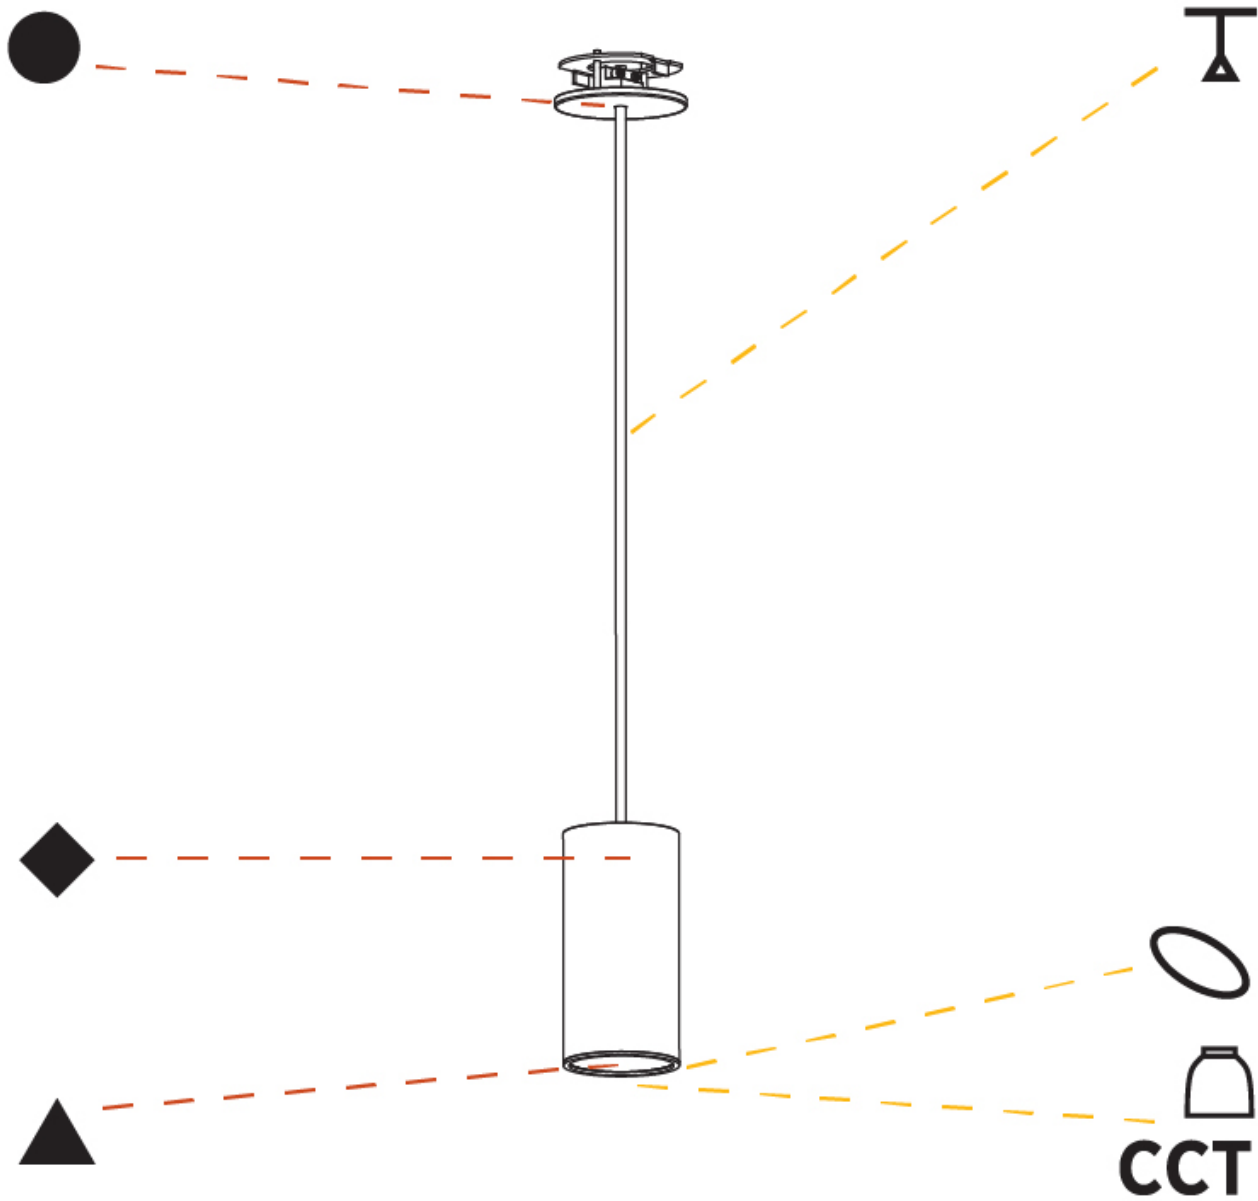

HANGOVER MONOPOINT RECESSED CANOPY SUSPENSION

A300157-

PROJECT
TYPE
SPECIFIER
QUANTITY
DATE

A