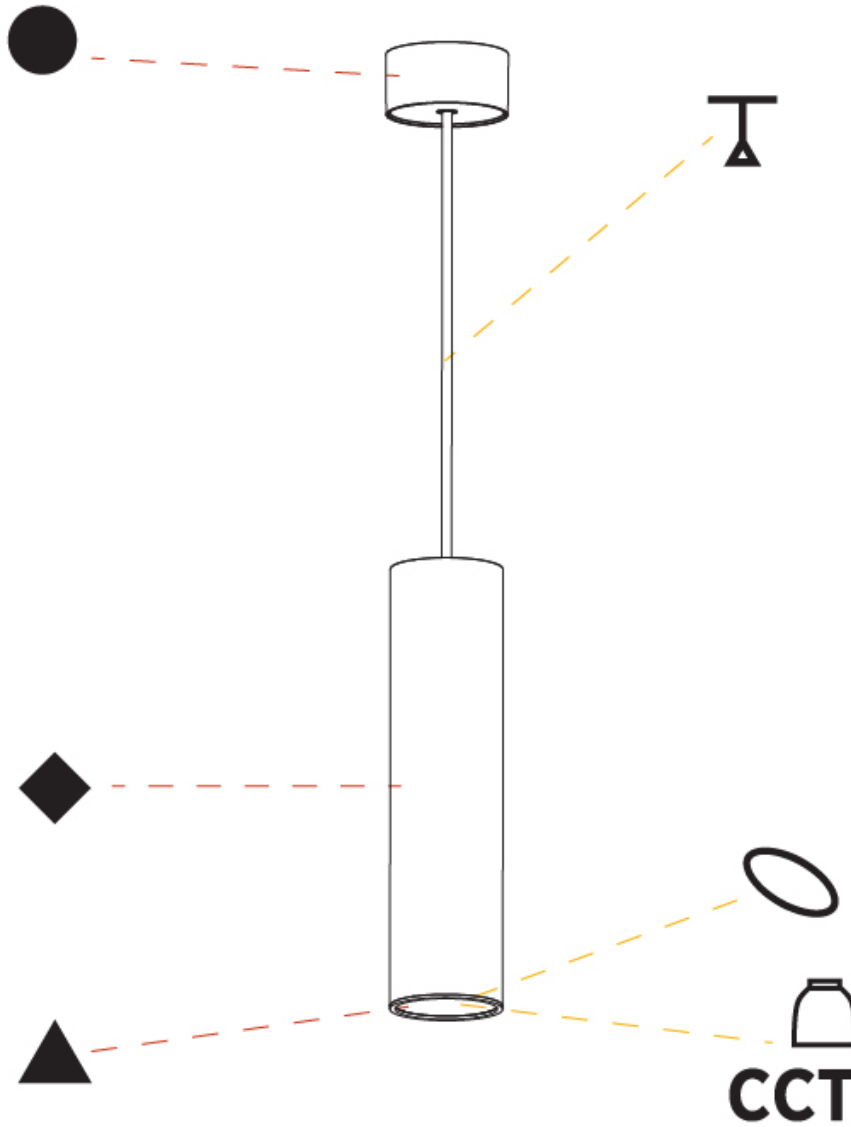

HANGOVER MONOPOINT SURFACE CANOPY SUSPENSION

A300167-

PROJECT	_____
TYPE	_____
SPECIFIER	_____
QUANTITY	_____
DATE	_____